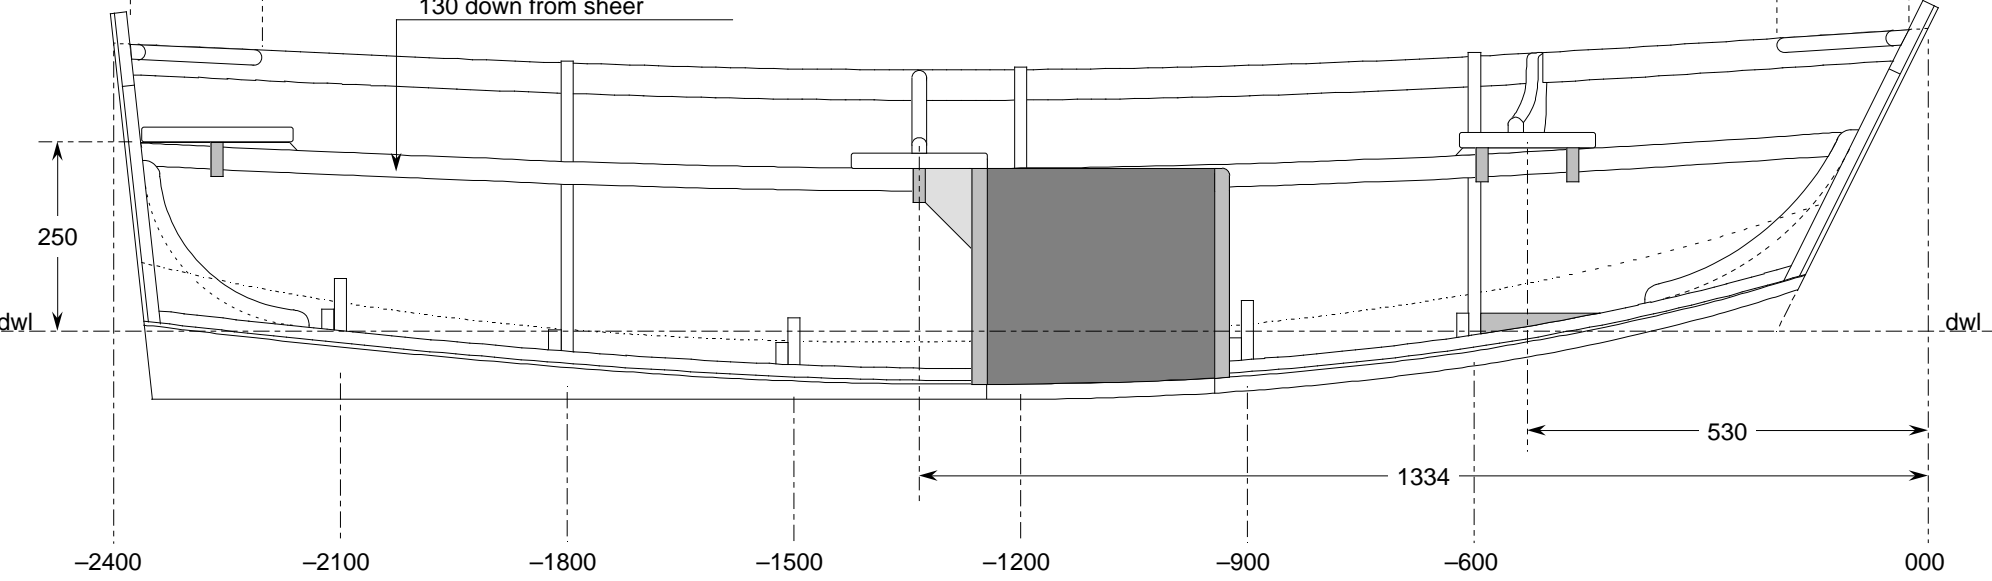

Check angles and bevels of quarter and thwart knees from boat

Thwart riser 16 x 30, approx.  
130 down from sheer

**Whisstock**  
boats and boat plans

info@whisstock.com

**Boat 035**  
**Longitudinal Structures**  
**Detail Profile View**

Scale	1/10
Date	05/02/2002
Plan No.	035/003/02B
Issue No.	01 web

© bmarkweb Ltd 2002. All Rights Reserved

All dimensions in millimetres  
unless noted otherwise